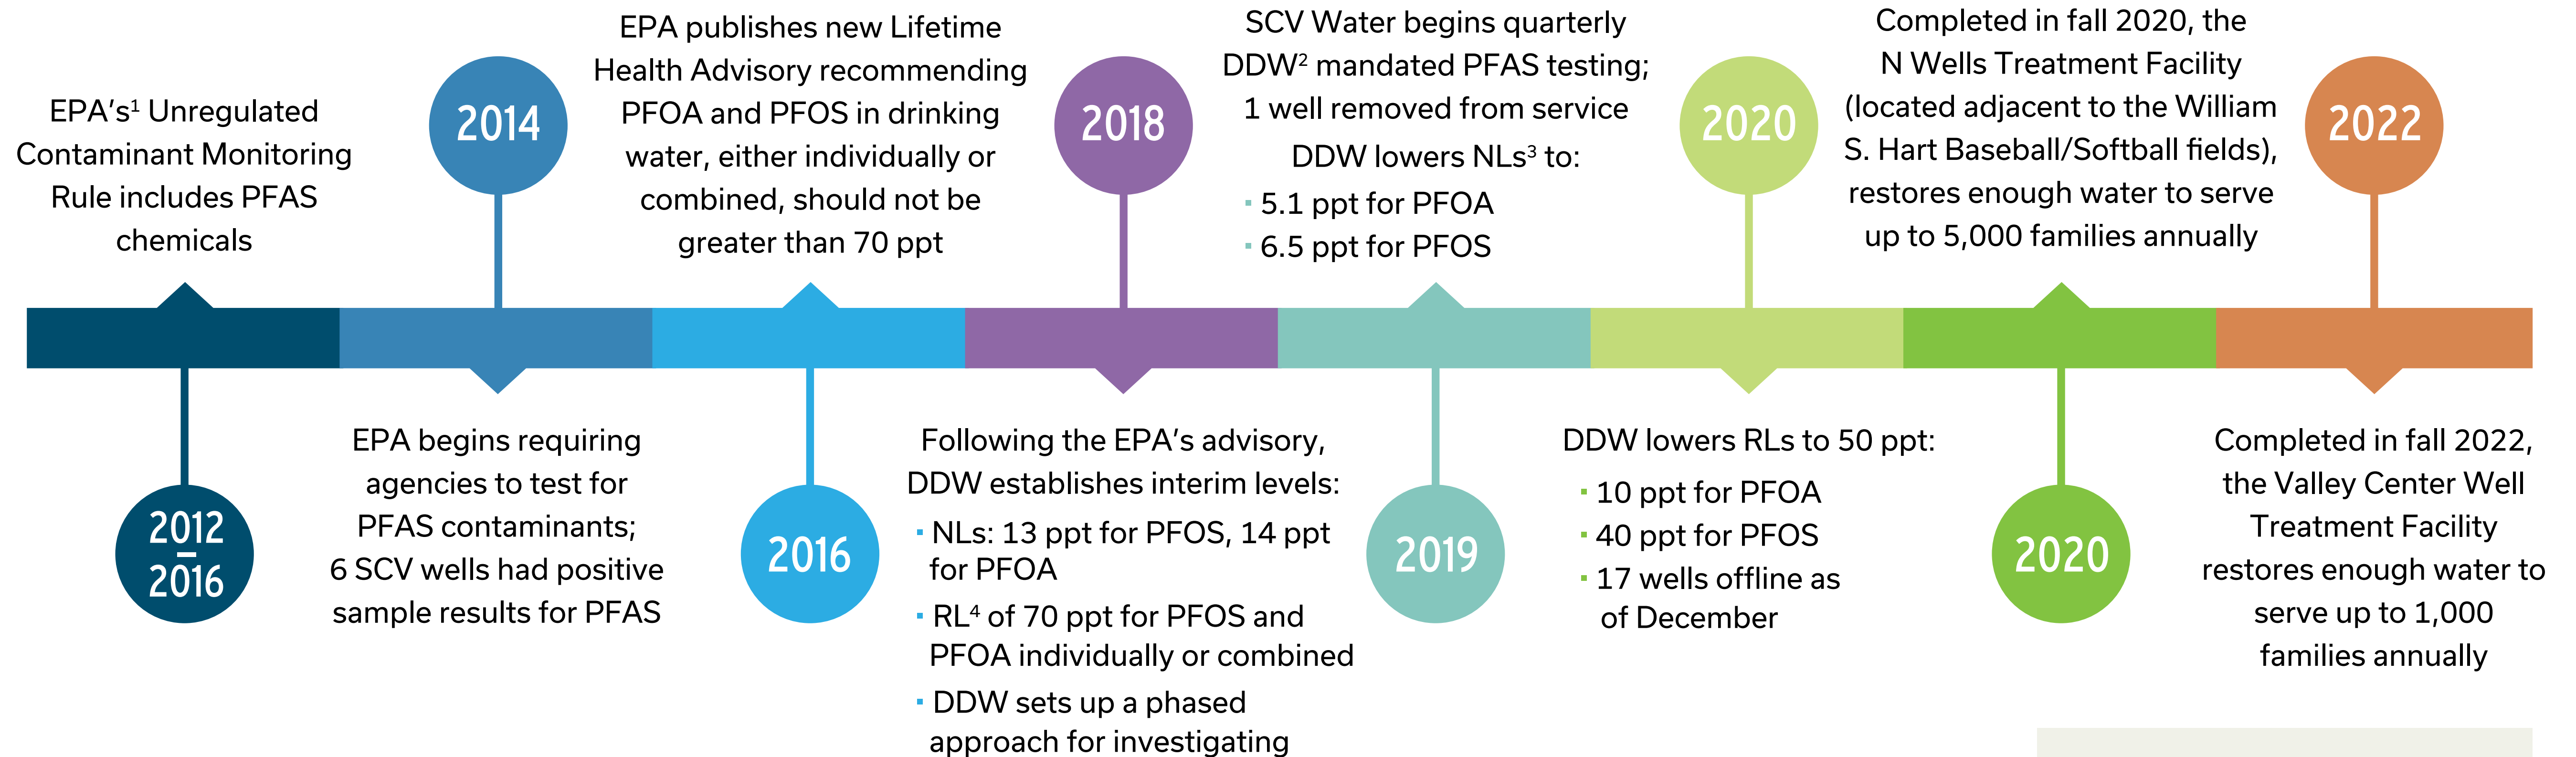

2012-2022 PFAS TIMELINE

¹EPA = Environmental Protection Agency
²DDW = Division of Drinking Water
³NL = Notification Level
⁴RL = Response Level